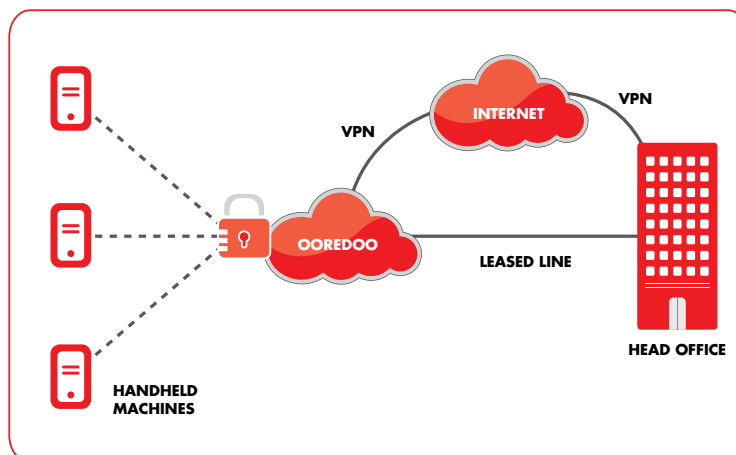

ePOS Solutions

Get fast, wire-free business transactions

Make sure your wireless devices are truly mobile

We believe handheld GPRS-enabled wireless devices should be fast, mobile and economical. Our ePos Solutions are designed with this in mind.

We apply world class security measures to ensure that your data transfers are secure. That's why we're confident that our ePOS solutions work best for your performance monitoring or transaction based wireless devices.

Service

- Mobility – no wires, and you can change locations as and when you want
- Security – secured and dedicated APN (Access Point Name) with end-to-end encryptions
- Cost Control – cost effective, predictable and affordable monthly fees

Customer Benefits

- Speed of service set up – no waiting for approvals or locations
- Mobility – ideal for businesses on the move
- Security – industry leading security to ensure the safety of your transactions
- Economical – bundled data for trouble free connectivity
- Dedicated Account Manager

Tariffs

Included data volume	Speed	Monthly fee per SIM	Set-up fee per SIM (OneTime)	Charges above bundle	Speed capping
30 MB	Up to 384 Kbps	RO 10	RO 10	RO 0.512 per MB	No Speed Capping

Network diagram

For more information on our business solutions, please contact your designated Account Manager, visit your nearest Ooredoo store, call us on 95011503 or email us on business@ooredoo.om

ooredoo.om/business

ooredoo
business