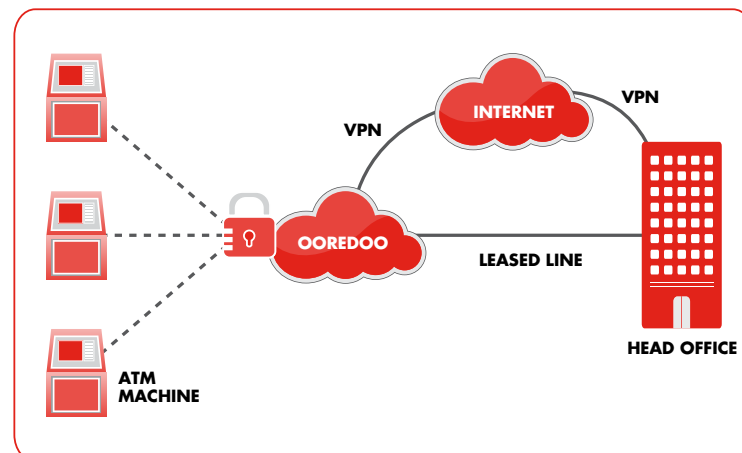

Wireless Data Link

Speedy connectivity through mobile data

Connect machines or offices through a dedicated data line

Wireless Data Link is a secured point-to-point connection capable of connecting bank ATMs, credit card POS devices and even commercial radio broadcasting services on the move to their command centres.

Offered over the mobile network, the service facilitates fast connectivity between your required locations making it the ideal partner for areas not accessible with wired data solutions.

Customer Benefits

- Speed of service – no waiting for approvals or locations
- Mobility – no wires; you can change locations as and when you want
- Security – dedicated APN known only to the business with end to end encryptions
- Economical
- Dedicated Account Manager

Service

- Secured and dedicated Access Point Name (APN)
- End-to-end encryption between modems and the application server
- Communication enabled through Virtual Private Network (VPN) tunnel
- Cost effective service
- Dependable speed
- Choice of price plans to suit your needs

Tariffs

	Wireless Data Link 64	Wireless Data Link 384
Monthly Subscription Fee	RO 59	RO 139
Speed	64 Kbps	384 Kbps
One Time Set-Up Fee	RO 49 per line	

Network diagram

For more information on our business solutions, please contact your designated Account Manager, visit your nearest Ooredoo store, call us on 95011503 or email us on business@ooredoo.om

ooredoo.om/business

ooredoo
business